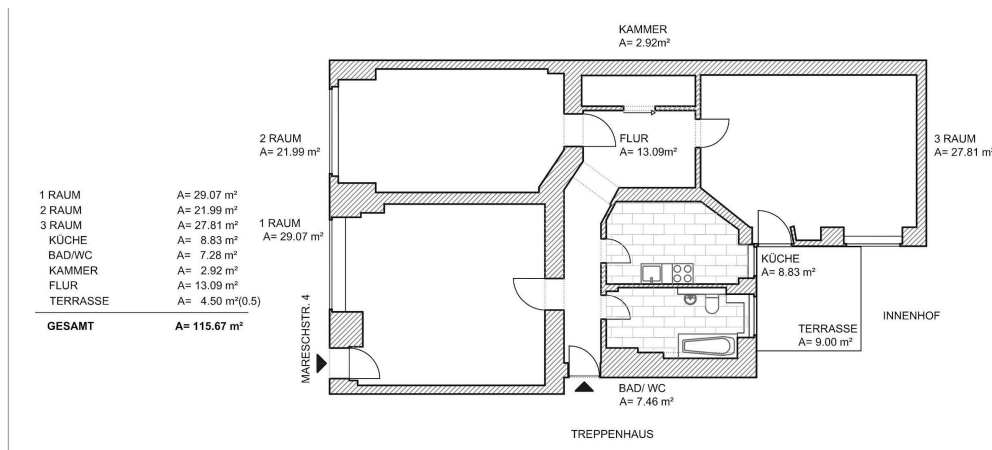

Galerie 1 (Main front room with big window) Artworks of any size. This room contains team workstations.

- ☐ Exhibition Option 1 (Thursday, Friday, Saturday + 1 week) €357 (€300 + MwsT 19%)
- ☐ Exhibition Option 2 (Thursday, Friday, Saturday + 2 weeks) €595 (€500 + MwsT 19%) MOST POPULAR CHOICE
- ☐ Exhibition Option 3 (Thursday, Friday, Saturday + 3 weeks) €773.50 (€650 + MwsT 19%)

Galerie 2 (Small front room with two windows) Video-art or artworks of any size.

- ☐ Exhibition Option 1 (Thursday, Friday, Saturday + 1 week) €357 (€300 + MwsT 19%)
- ☐ Exhibition Option 2 (Thursday, Friday, Saturday + 2 weeks) €595 (€500 + MwsT 19%) MOST POPULAR CHOICE
- ☐ Exhibition Option 3 (Thursday, Friday, Saturday + 3 weeks) €773.50 (€650 + MwsT 19%)

Galerie 3 (Rear room with terrace) Artworks of any size, sculpture, sound-art, and video-art.

- ☐ Exhibition Option 1 (Thursday, Friday, Saturday + 1 week) €357 (€300 + MwsT 19%)
- ☐ Exhibition Option 2 (Thursday, Friday, Saturday + 2 weeks) €595 (€500 + MwsT 19%) MOST POPULAR CHOICE
- ☐ Exhibition Option 3 (Thursday, Friday, Saturday + 3 weeks) €773.50 (€650 + MwsT 19%)

Entire galerie (All 3 rooms)

- ☐ Exhibition Option 1 (Thursday, Friday, Saturday + 1 week) €1071 (€900 + MwsT 19%)
- ☐ Exhibition Option 2 (Thursday, Friday, Saturday + 2 weeks) €1785 (€1500 + MwsT 19%) MOST POPULAR CHOICE
- ☐ Exhibition Option 3 (Thursday, Friday, Saturday + 3 weeks) €2261 (€1900 + MwsT 19%)

Below is an example of our most popular exhibition schedule - OPTION 2 mentioned above.

MONDAY	TUESDAY	WEDNESDAY	THURSDAY	FRIDAY	SATURDAY	SUNDAY
DELIVERY	INSTALL	INSTALL	EXHIBITION + VERNISSAGE	EXHIBITION	EXHIBITION	CLOSED
CLOSED	EXHIBITION	EXHIBITION	EXHIBITION	EXHIBITION	EXHIBITION	CLOSED
CLOSED	EXHIBITION	EXHIBITION	EXHIBITION	EXHIBITION	EXHIBITION + FINISSAGE	CLOSED
PICKUP