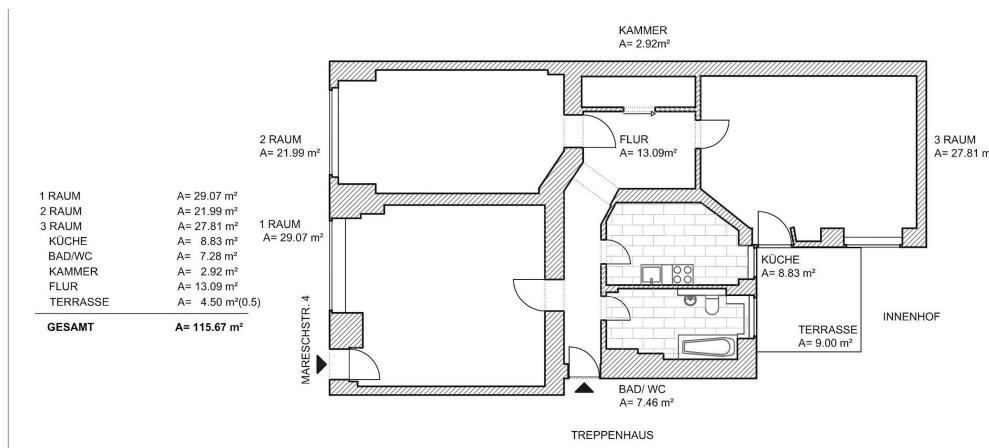

Room 1 (Main front room facing street with large window and main entry door)

- ☐ Exhibition Option 1 (Thursday, Friday, Saturday + 1 week) €595 = (€500 + 19% MwsT)
- ☐ Exhibition Option 2 (Thursday, Friday, Saturday + 2 weeks) €833 = (€700 + 19% MwsT)
- ☐ Exhibition Option 3 (Thursday, Friday, Saturday + 3 weeks) €1071 = (€900 + 19% MwsT)

Room 2 (Small front room facing street with windows)

- ☐ Exhibition Option 1 (Thursday, Friday, Saturday + 1 week) €595 = (€500 + 19% MwsT)
- ☐ Exhibition Option 2 (Thursday, Friday, Saturday + 2 weeks) €833 = (€700 + 19% MwsT)
- ☐ Exhibition Option 3 (Thursday, Friday, Saturday + 3 weeks) €1071 = (€900 + 19% MwsT)

Room 3 (Rear room facing courtyard and paved terrace with windows and separate entry door)

- ☐ Exhibition Option 1 (Thursday, Friday, Saturday + 1 week) €595 = (€500 + 19% MwsT)
- ☐ Exhibition Option 2 (Thursday, Friday, Saturday + 2 weeks) €833 = (€700 + 19% MwsT)
- ☐ Exhibition Option 3 (Thursday, Friday, Saturday + 3 weeks) €1071 = (€900 + 19% MwsT)

Entire Gallery (All 3 rooms)

- ☐ Exhibition Option 1 (Thursday, Friday, Saturday + 1 week) €1785 = (€1500 + 19% MwsT)
- ☐ Exhibition Option 2 (Thursday, Friday, Saturday + 2 weeks) €2499 = (€2100 + 19% MwsT)
- ☐ Exhibition Option 3 (Thursday, Friday, Saturday + 3 weeks) €3213 = (€2700 + 19% MwsT)

Below is an example of our most popular exhibition schedule - OPTION 2 mentioned above.

MONDAY	TUESDAY	WEDNESDAY	THURSDAY	FRIDAY	SATURDAY	SUNDAY
DELIVERY	INSTALL	INSTALL	EXHIBITION + VERNISSAGE	EXHIBITION	EXHIBITION	CLOSED
CLOSED	EXHIBITION	EXHIBITION	EXHIBITION	EXHIBITION	EXHIBITION	CLOSED
CLOSED	EXHIBITION	EXHIBITION	EXHIBITION	EXHIBITION	EXHIBITION + FINISSAGE	CLOSED
PICKUP